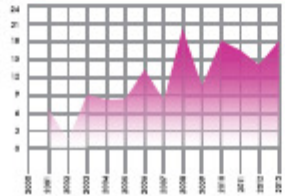

KEY HISPANIC FLAVORS

NEW PRODUCT LAUNCHES 2000-2013

SWEET FLAVORS

SAVORY FLAVORS

Source: Mintel | GNPD