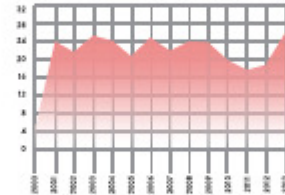

KEY HISPANIC FLAVORS

NEW PRODUCT LAUNCHES 2000-2013

SWEET FLAVORS

SAVORY FLAVORS

Source: Mintel | GNPD