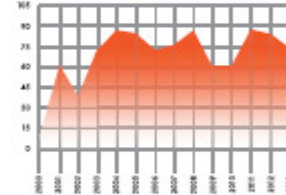

KEY HISPANIC FLAVORS

NEW PRODUCT LAUNCHES 2000-2013

SWEET FLAVORS

SAVORY FLAVORS

Source: Mintel | GNPD