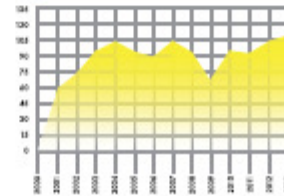

KEY HISPANIC FLAVORS

NEW PRODUCT LAUNCHES 2000-2013

SWEET FLAVORS

SAVORY FLAVORS

Source: Mintel | GNPD