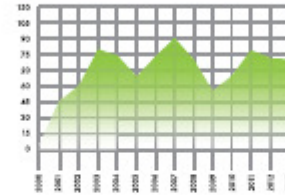

KEY HISPANIC FLAVORS

NEW PRODUCT LAUNCHES 2000-2013

SWEET FLAVORS

SAVORY FLAVORS

Source: Mintel | GNPD