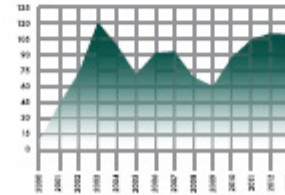

KEY HISPANIC FLAVORS

NEW PRODUCT LAUNCHES 2000-2013

SWEET FLAVORS

SAVORY FLAVORS

Source: Mintel | GNPD