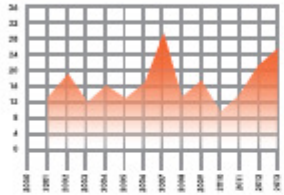

KEY HISPANIC FLAVORS

NEW PRODUCT LAUNCHES 2000-2013

SWEET FLAVORS

SAVORY FLAVORS

Source: Mintel | GNPD