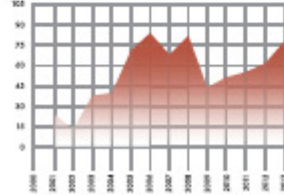

KEY HISPANIC FLAVORS

NEW PRODUCT LAUNCHES 2000-2013

SWEET FLAVORS

SAVORY FLAVORS

Source: Mintel | GNPD