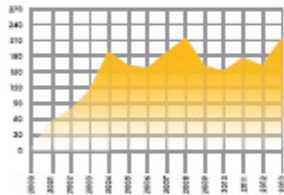

KEY HISPANIC FLAVORS

NEW PRODUCT LAUNCHES 2000-2013

SWEET FLAVORS

SAVORY FLAVORS

Source: Mintel | GNPD