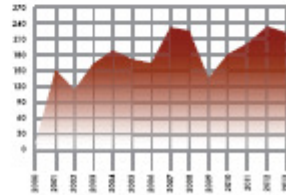

KEY HISPANIC FLAVORS

NEW PRODUCT LAUNCHES 2000-2013

SWEET FLAVORS

SAVORY FLAVORS

Source: Mintel | GNPD